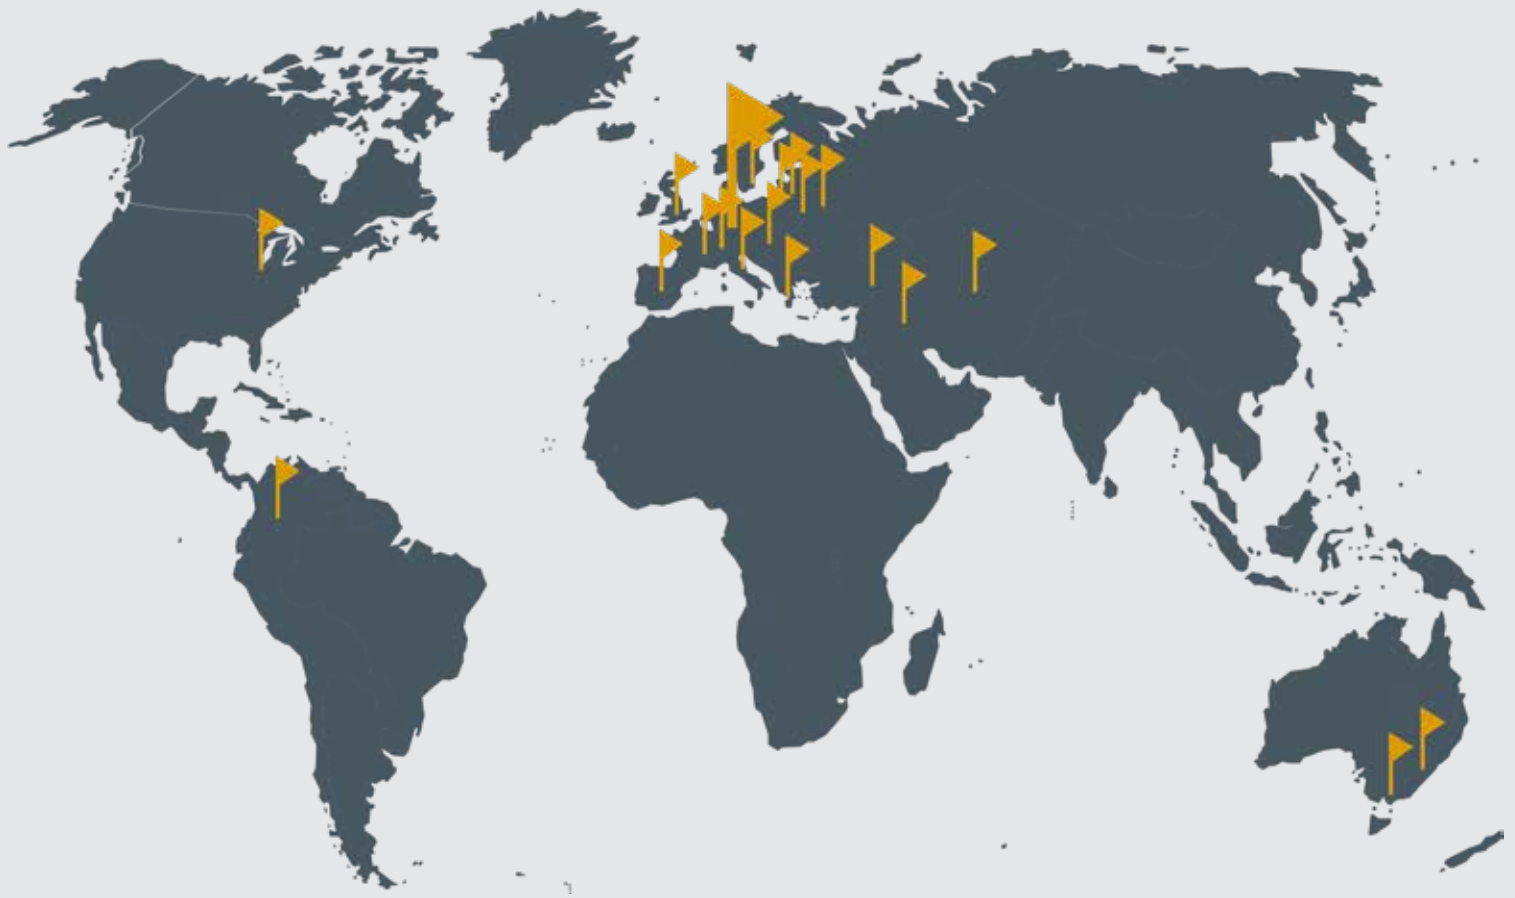

Accessories recreational vehicles

Spare parts vehicle accessories

Benefits by REMIS

Immediately available

REMIS

REMIS GmbH

Mathias-Brüggen-Str. 67-69
GER-50829 Cologne

Tel.: +49 (0)221 / 7 88 80 - 0