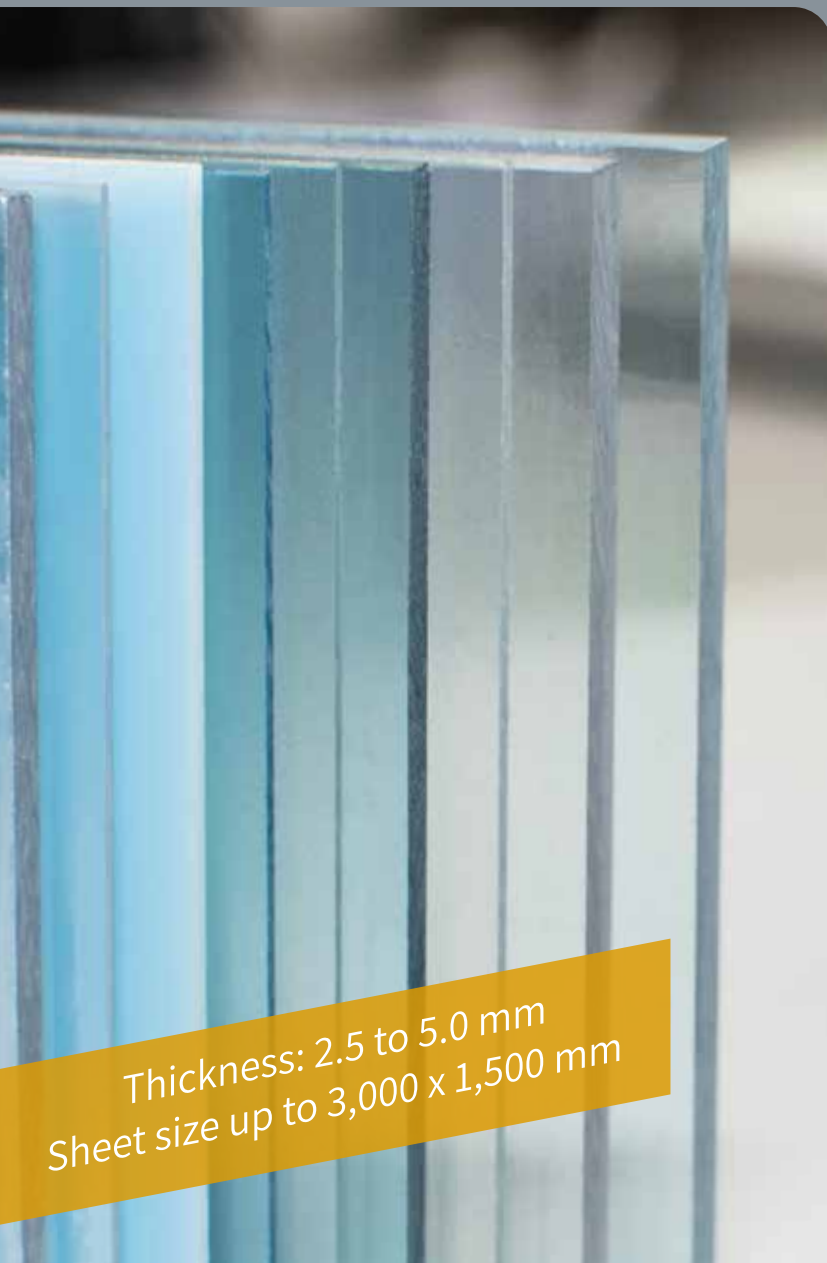

REMIS acrylic sheets

Acrylic sheets from REMIS available as
sheets or cut to size

Crystal clear views by REMIS: acrylic glass “Made In Germany”

Advantages at a glance

- Smooth and clear acrylic sheets available as standard
- Can be optionally coloured and cut to size (on request)
- Low weight and extremely break- and scratch-resistant
- High translucency and UV-resistant
- Kurze Transportwege, da direkt vom Hersteller - „Made in Germany“
- Easy to clean (just use soapy water or glass cleaner)

Thickness: 2.5 to 5.0 mm
Sheet size up to 3,000 x 1,500 mm

REMIS product diversity

Insulating glass doors

Glass covers

Cold storage room

Hygiene walls

Acrylic sheets

Glass spacers